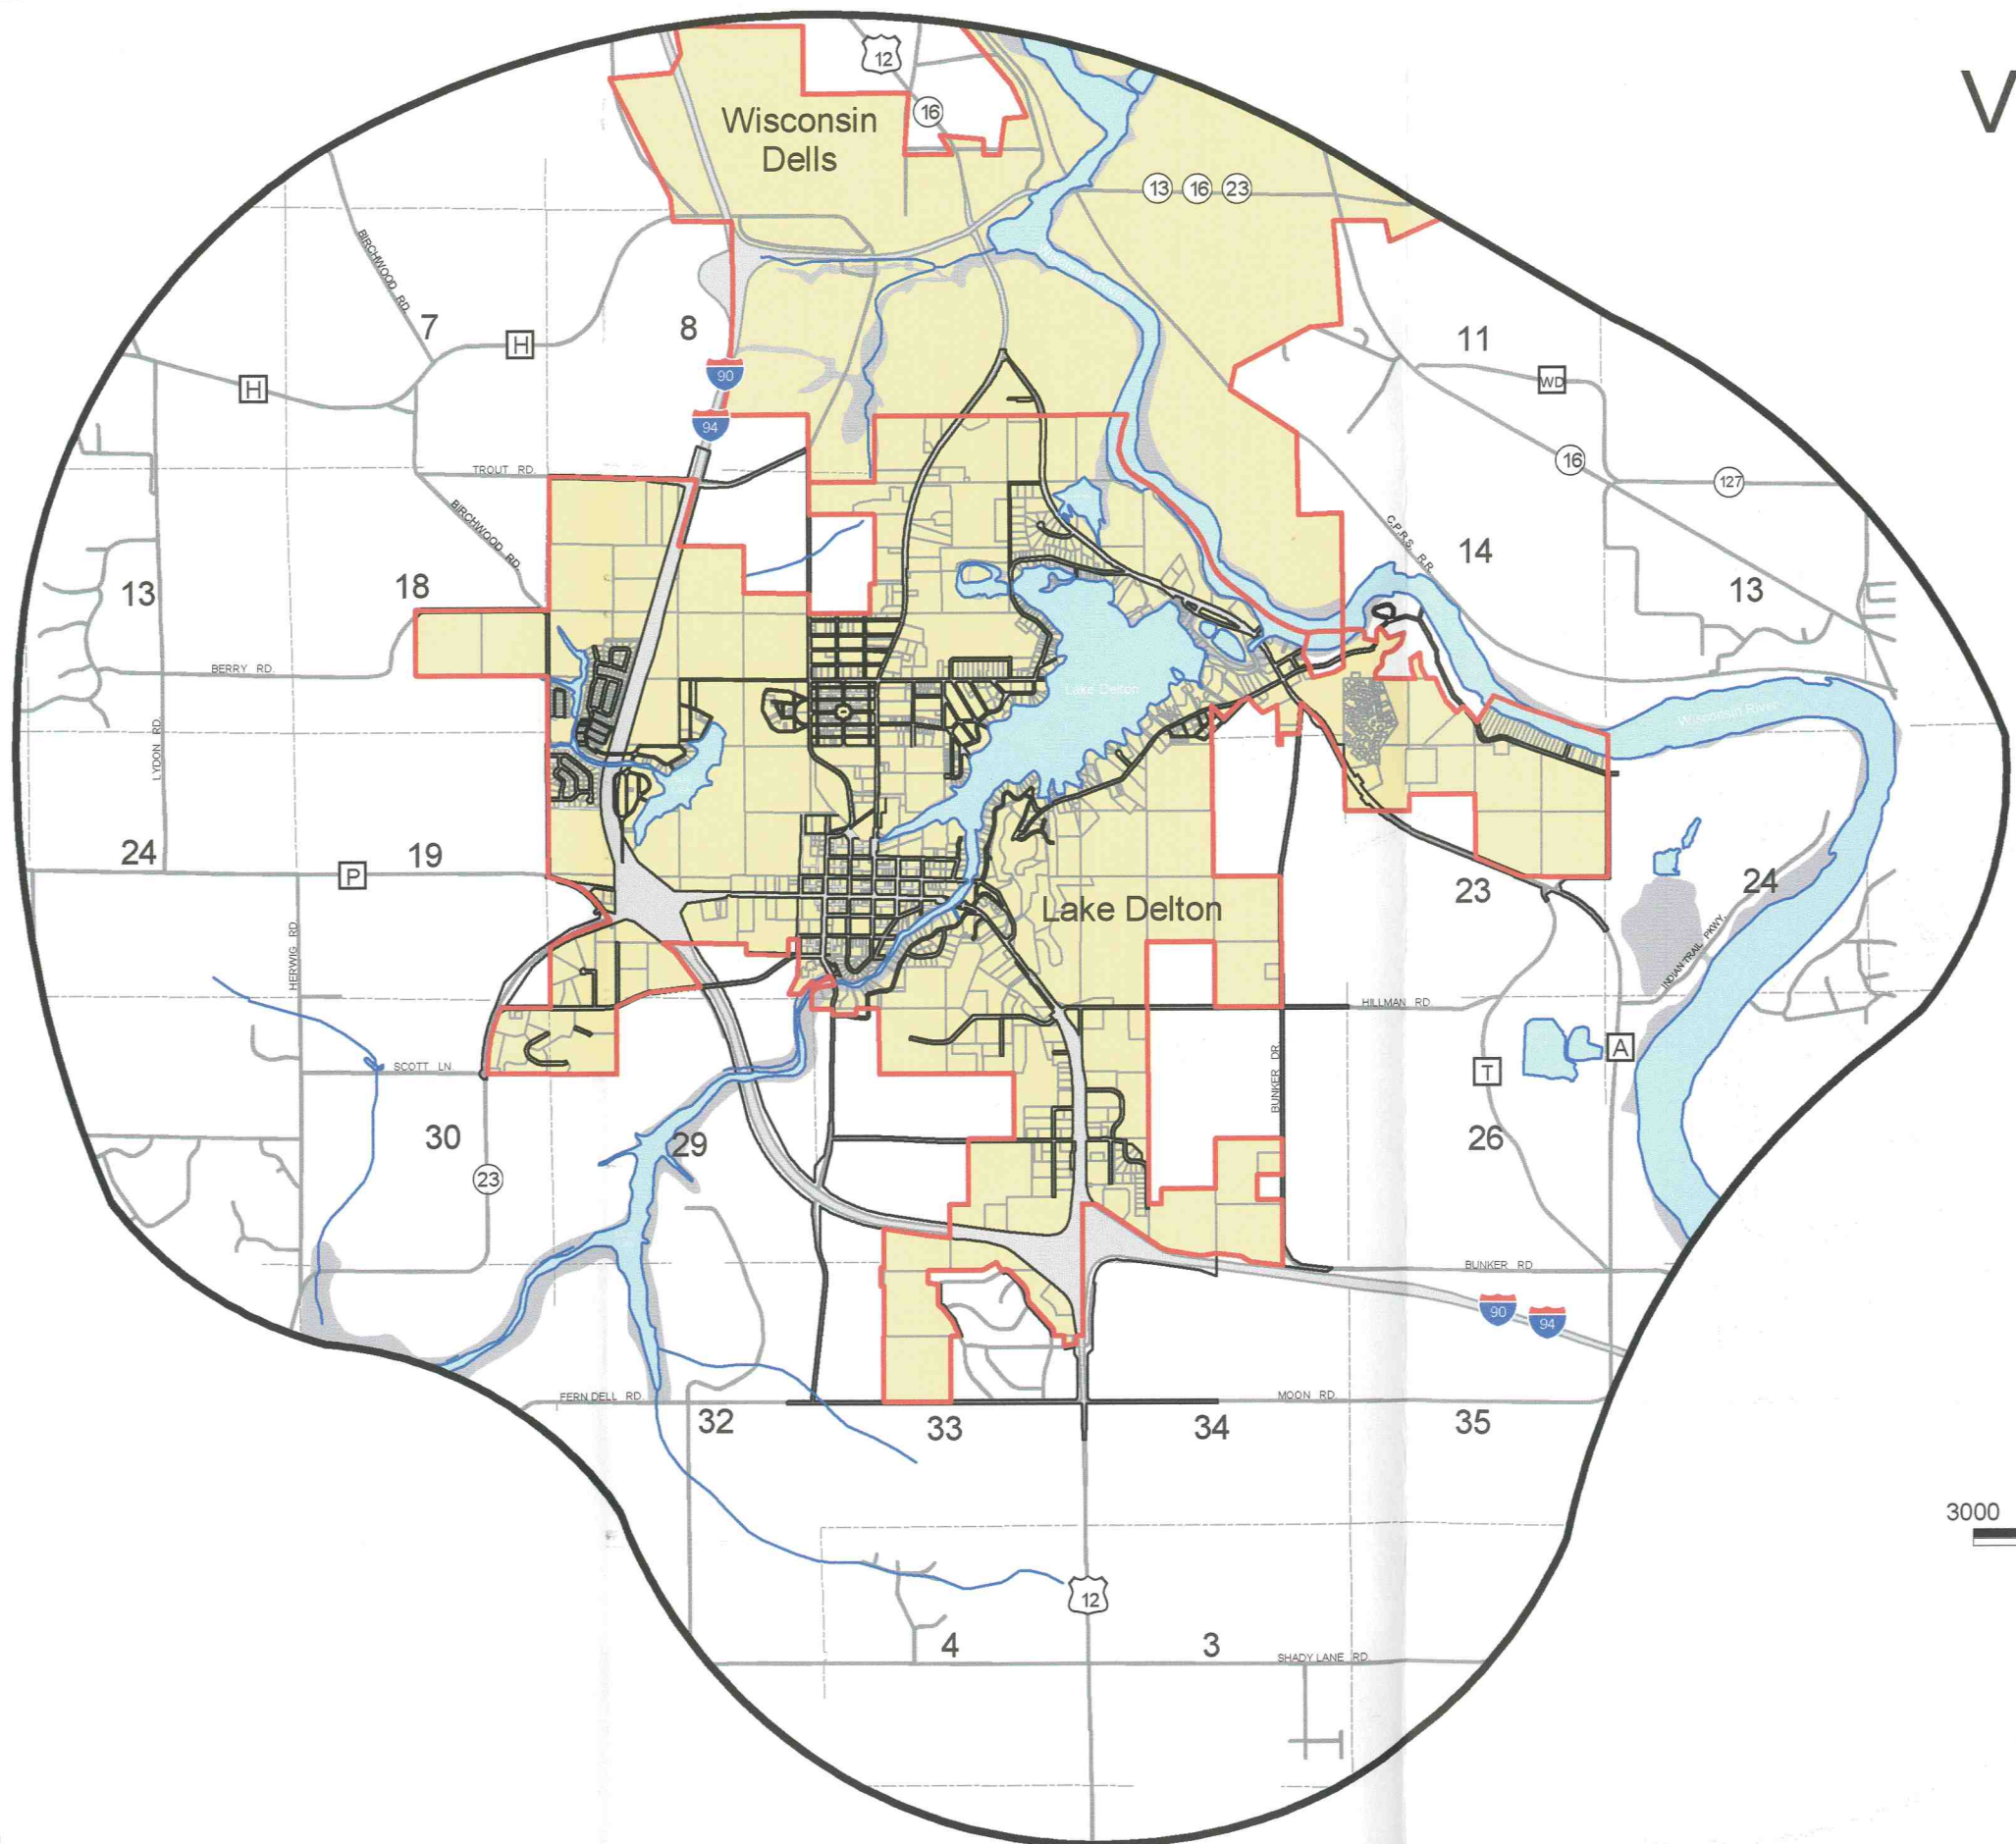

Village of Lake Delton

Map #11 Flood Plain

Key

- Plan Area Limits
- Corporate Limits
- Open Water
- Streams
- Streams
- Plan Area Right-of-Way
- Parcels
- Sections
- Sections
- Flood Plain